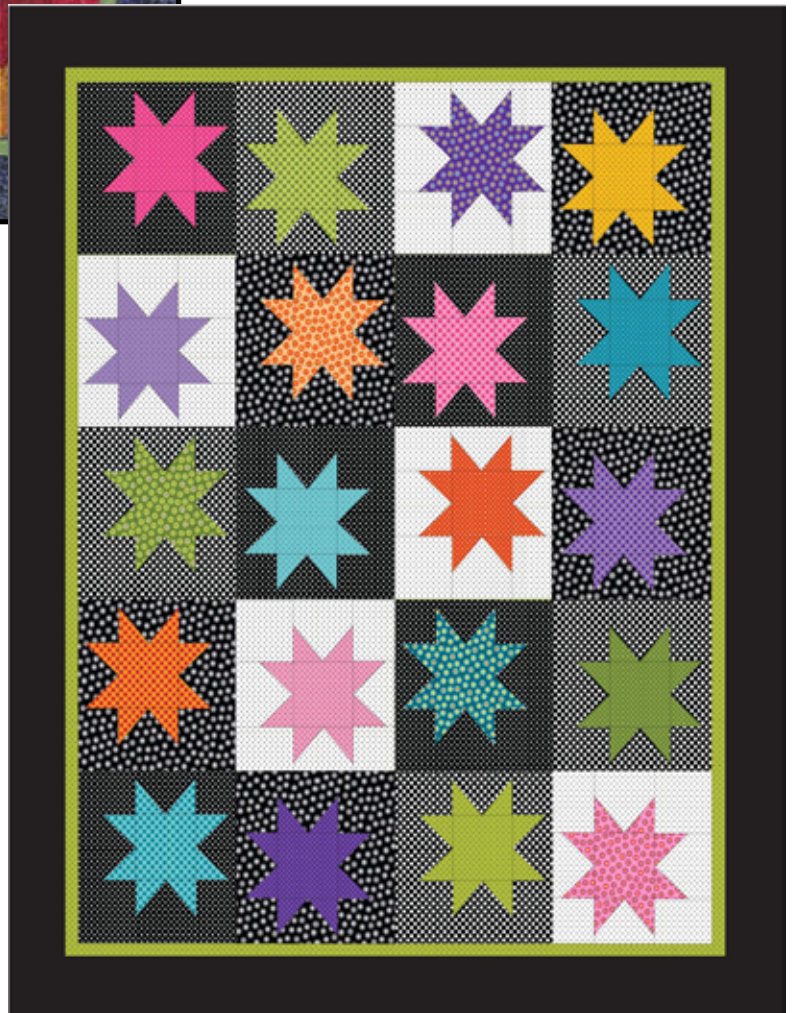

Whacked-Out Stars - Pattern
40" x 60" without borders
52" x 72" with borders
$10.00