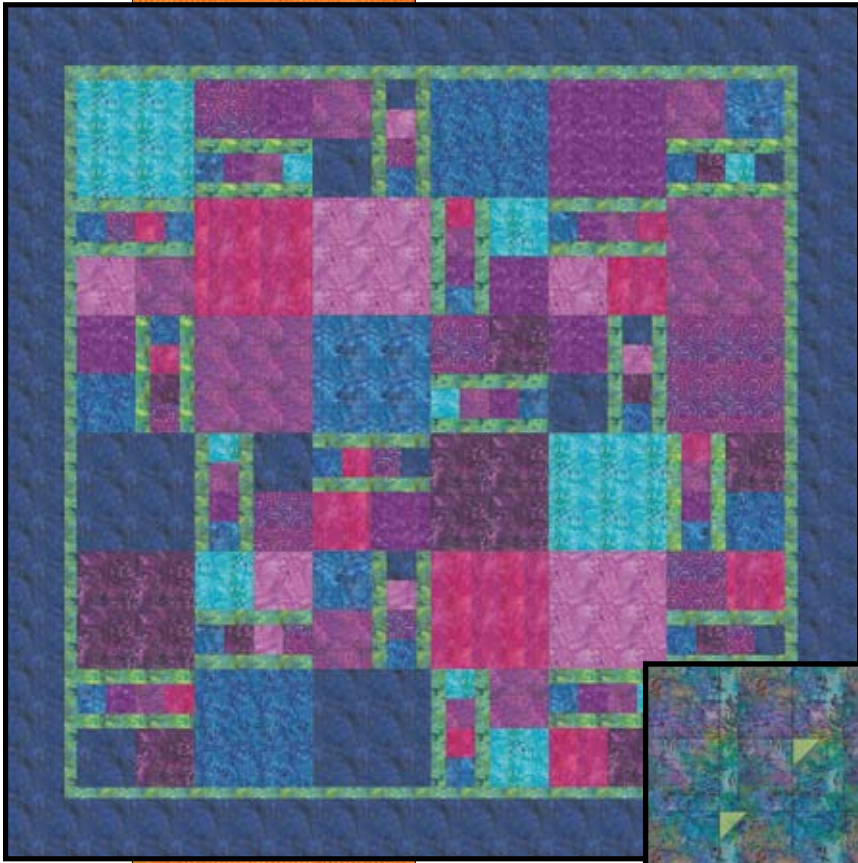

Stacked Blox - Love Bug / Love Bus - Pattern
 Multiple sizes provided
 \$10.00

Stacked Blox - Zen Leaves - Pattern
 Multiple sizes provided
 \$10.00

Colorblock Strips - Batik - Pattern
59.5" x 82.5"
\$10.00

ZigZagz - Batik - Pattern
48" x 63"
\$10.00

Eureka! - Pattern
Multiple sizes provided
\$10.00

Yipes! Stripes! - Pattern
Multiple sizes provided
\$10.00

Blue Baskets - Pattern
58" x 76"
\$10.00

Dan's Climb - Pattern
56" x 56"
\$10.00