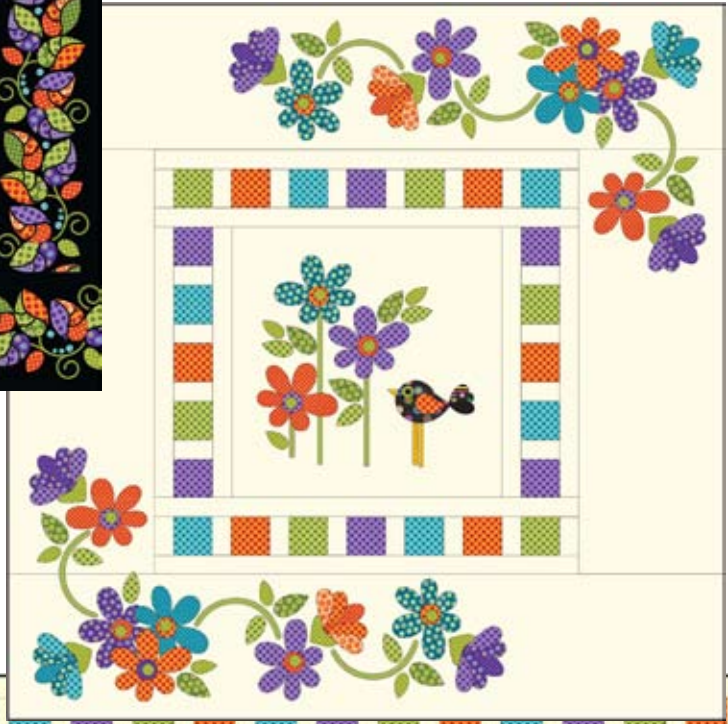

Daisy Dotz - Spring Projects - Pattern
Wall Hanging - 22" x 22" without border
Table Runner - 19" x 70"
$18.50
Full size appliqué templates included with pattern