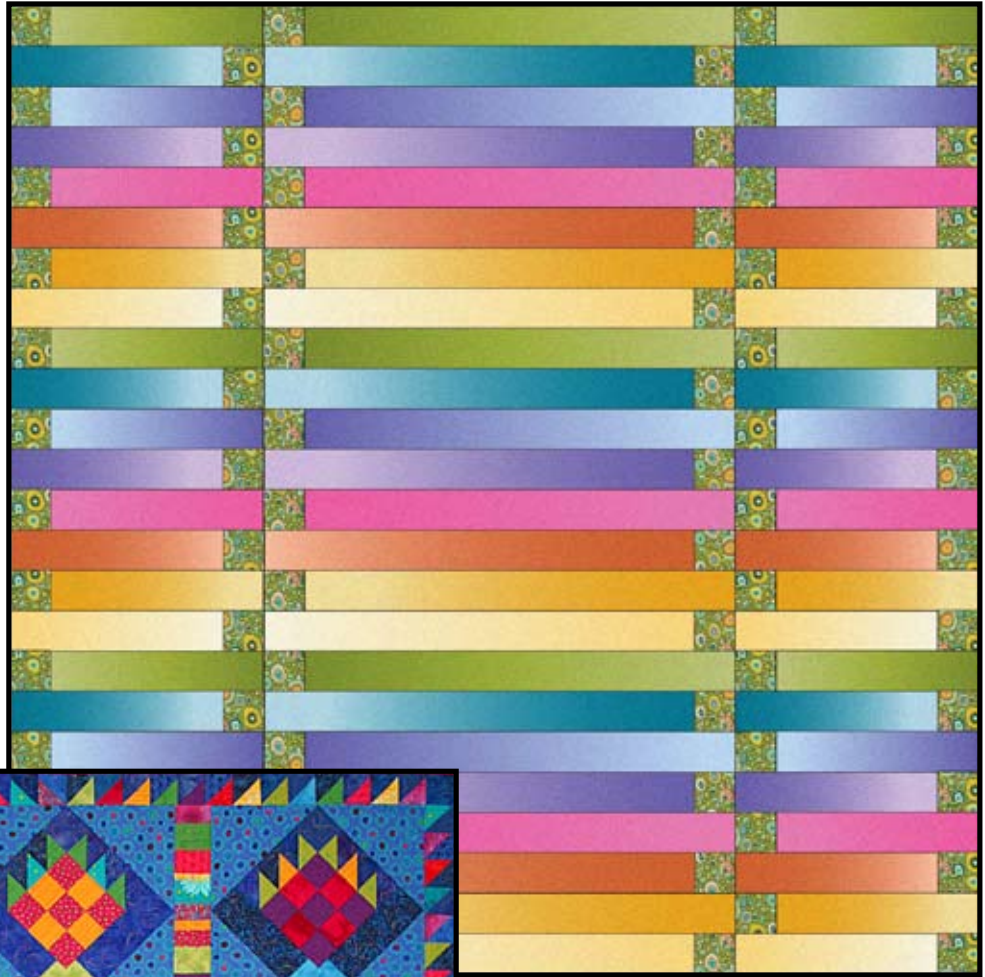

Dan's Climb - Pattern
56" x 56"
$10.00